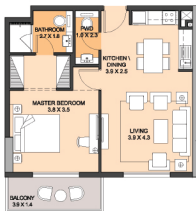

PARKLANE

— RESIDENCE —

PARKLANE RESIDENCE 4 ONE BEDROOM APARTMENT TYPE F MIDDLE UNIT

NET AREA	56.06 sq.m.	603.32 sq.ft.
BALCONY AREA	6.15 sq.m.	66.20 sq.ft.
TOTAL AREA	62.20 sq.m.	669.52 sq.ft.

KEY SECTION

KEY MASTER PLAN

KEY PLANS

* ALL MEASUREMENTS IN METERS

LIVE A HAPPY LIFE
800-SOUTH