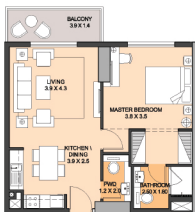

PARKLANE

— RESIDENCE —

PARKLANE RESIDENCE 2 ONE BEDROOM APARTMENT TYPE C MIDDLE UNIT

NET AREA	56.76 sq.m.	610.96 sq.ft.
BALCONY AREA	5.82 sq.m.	62.65 sq.ft.
TOTAL AREA	62.58 sq.m.	673.61 sq.ft.

KEY SECTION

KEY MASTER PLAN

KEY PLANS

2nd-10th Floors

11th-12th Floors

14th Floor

* ALL DIMENSIONS IN METERS

LIVE A HAPPY LIFE
800-SOUTH