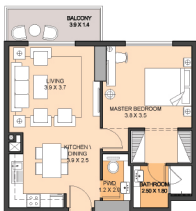

### PARKLANE RESIDENCE 1 ONE BEDROOM APARTMENT TYPE H MIDDLE UNIT

NET AREA	55.46 sq.m.	596.97 sq.ft.
BALCONY AREA	6.15 sq.m.	66.20 sq.ft.
TOTAL AREA	61.61 sq.m.	663.16 sq.ft.

KEY SECTION

KEY MASTER PLAN

KEY PLANS

2nd-15th Floors

\* ALL MEASUREMENTS IN METERS

LIVE A HAPPY LIFE  
800-SOUTH