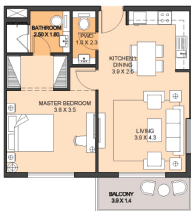

### PARKLANE RESIDENCE 1 ONE BEDROOM APARTMENT TYPE F MIDDLE UNIT

NET AREA	55.97 sq.m.	602.46 sq.ft.
BALCONY AREA	6.15 sq.m.	66.20 sq.ft.
TOTAL AREA	62.12 sq.m.	668.65 sq.ft.

KEY SECTION

KEY MASTER PLAN

KEY PLANS

\* ALL MEASUREMENTS IN METERS

LIVE A HAPPY LIFE  
800-SOUTH