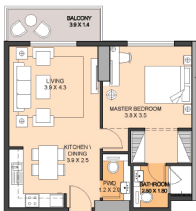

PARKLANE

— RESIDENCE —

PARKLANE RESIDENCE 1 ONE BEDROOM APARTMENT TYPE A MIDDLE UNIT

NET AREA	57.32 sq.m.	616.99 sq.ft.
BALCONY AREA	6.15 sq.m.	66.20 sq.ft.
TOTAL AREA	63.47 sq.m.	683.19 sq.ft.

KEY SECTION

KEY MASTER PLAN

KEY PLANS

1st Floor

* ALL MEASUREMENTS IN METERS

LIVE A HAPPY LIFE
800-SOUTH